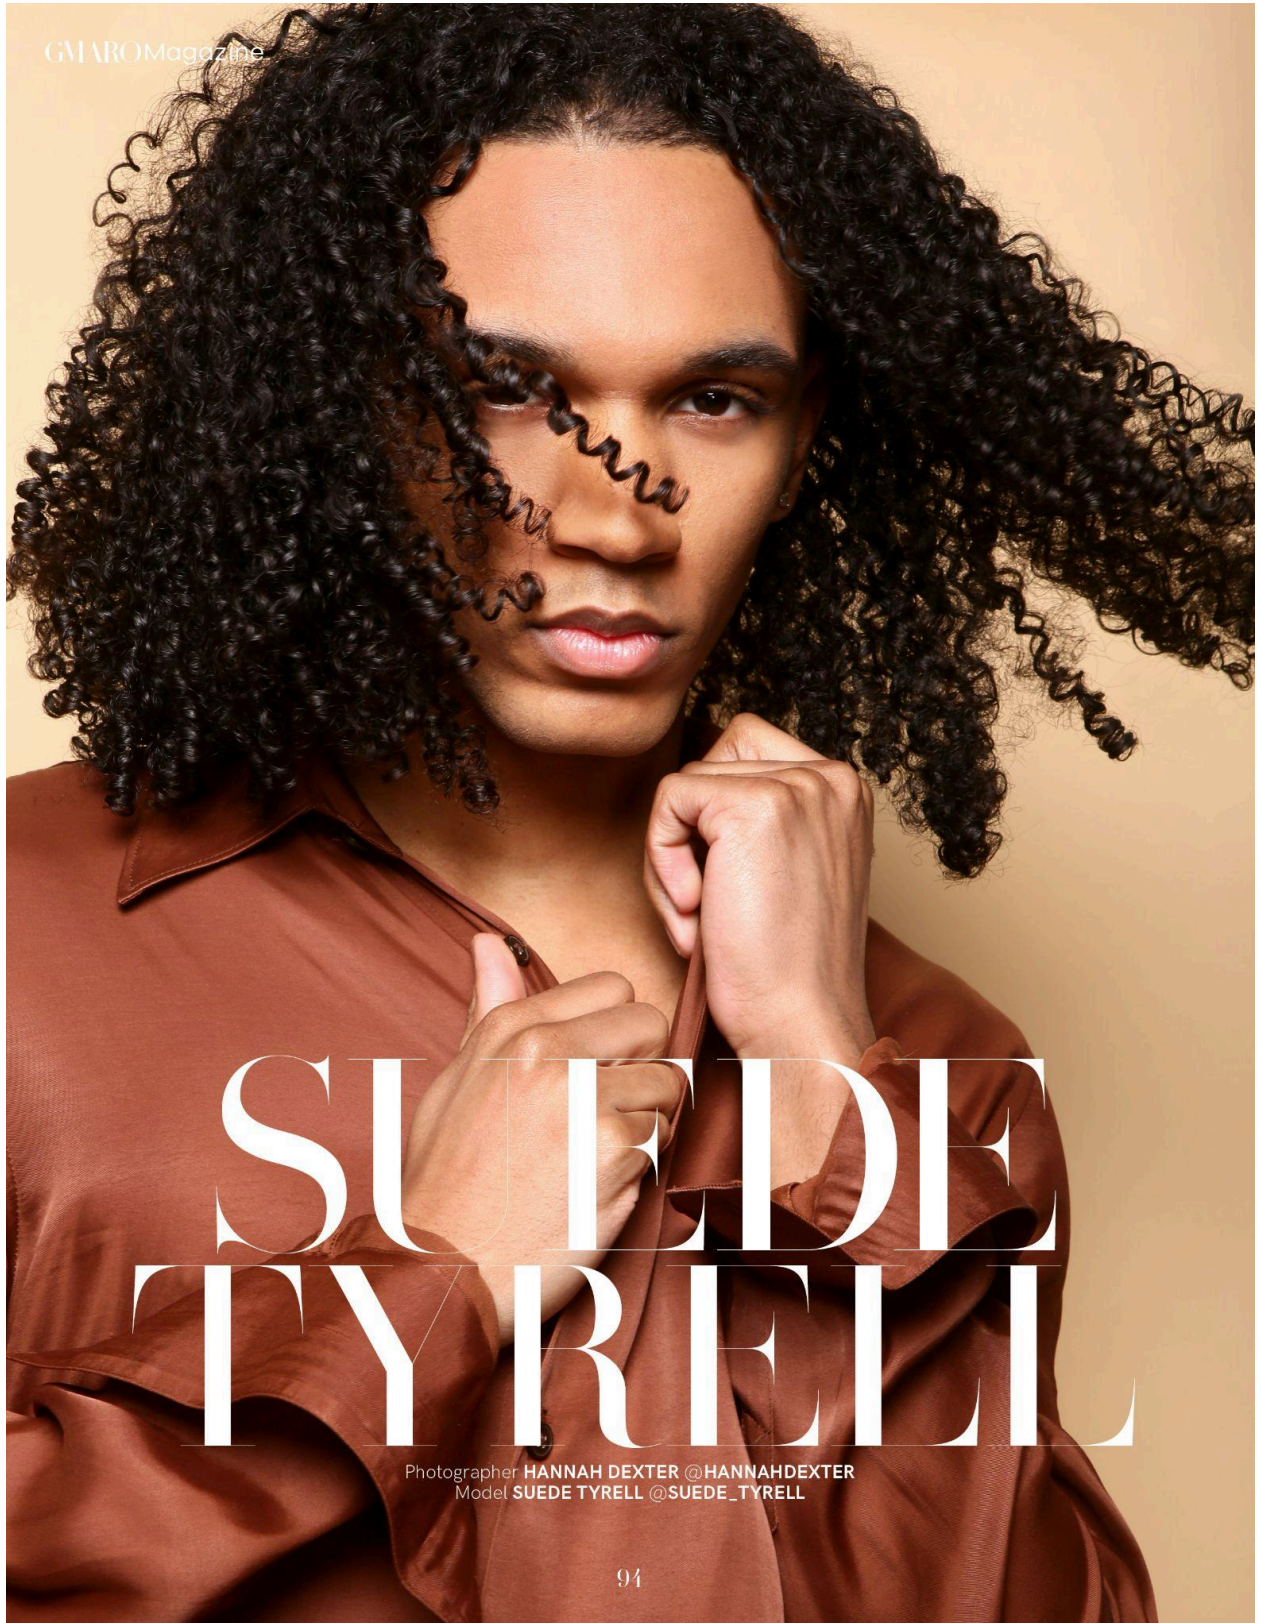

SUEDE TYRELL

Height: 5'9" Chest: 38" Waist: 30" Hips: 38" Shoe: 10

agent@nopledgecreative.com