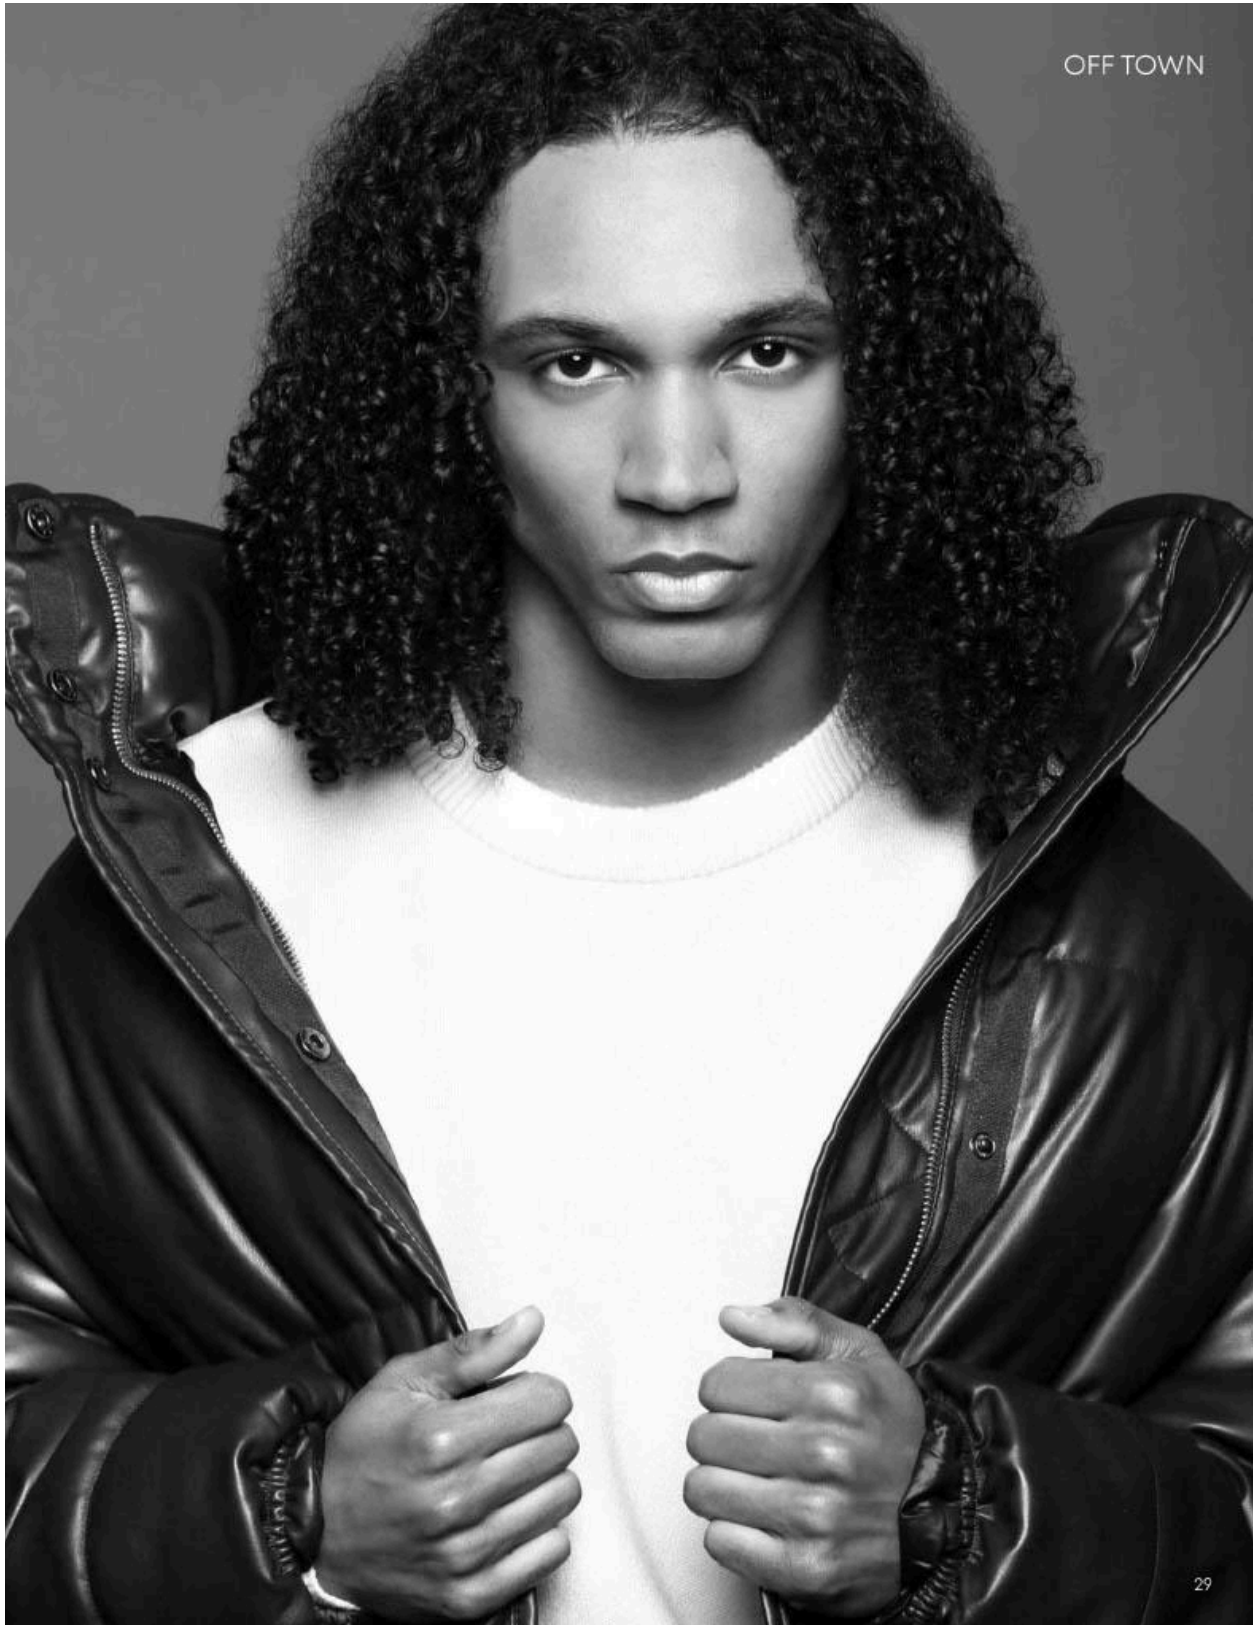

SUEDE TYRELL

Height: 5'9" Chest: 38" Waist: 30" Hips: 38" Shoe: 10

agent@nopledgecreative.com